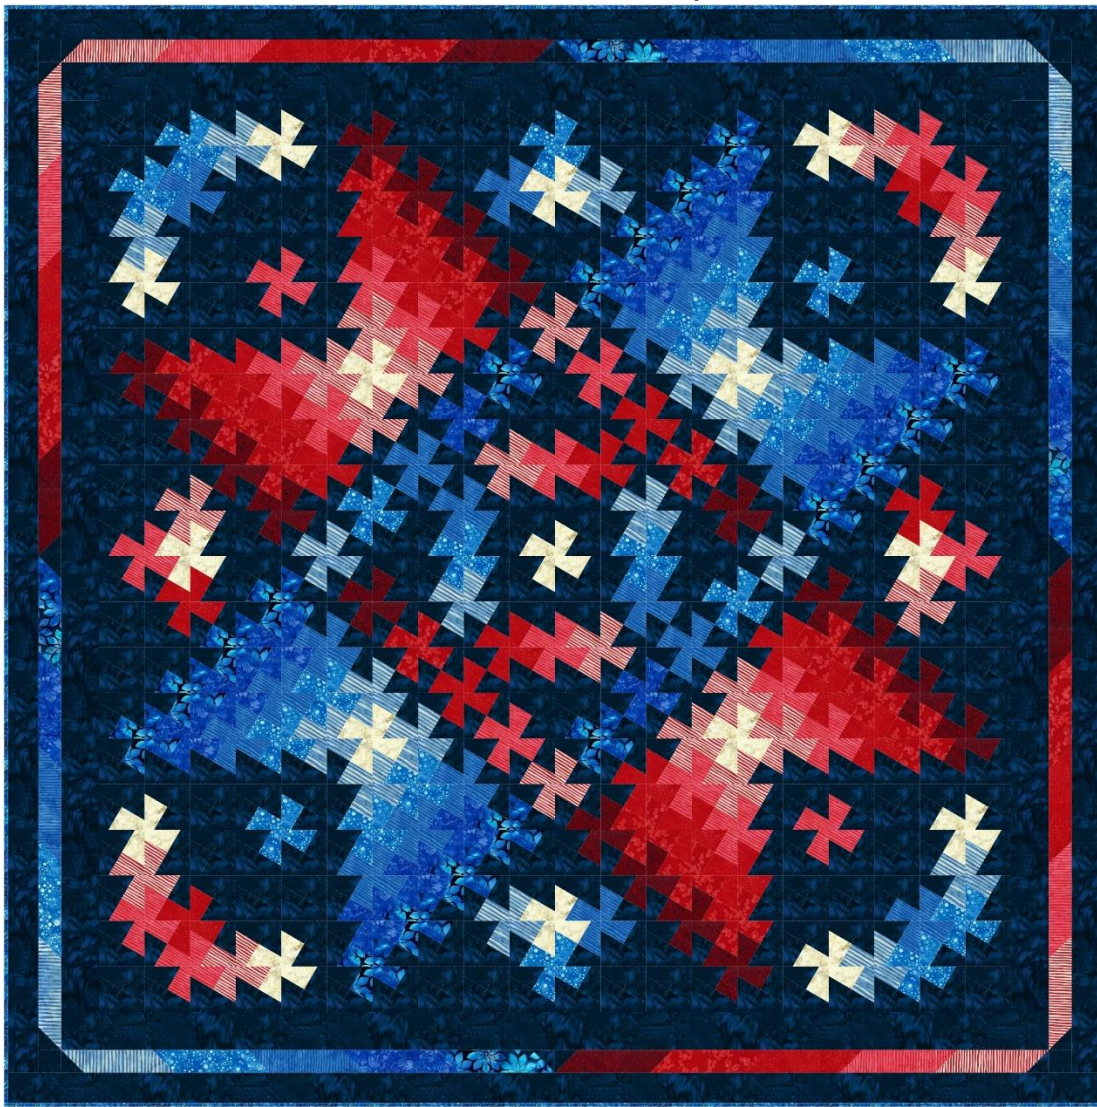

**Twister Shimmer Quilt by Marilyn Foreman of Quilt Moments
Patriotic Version with Bali Batiks by Hoffman Fabrics**

| Color | Placement | Fabric SKUs | 72" x 72" |
|-------------------------------|------------|------------------------|---------------|
| Reds <i>Dark to Light</i> | A1 & B1 | 885 568-Red Velvet | 1/2 yard each |
| | A2 & B2 | U2450 403-Cherry | |
| | A3 & B3 | U2456 403-Cherry | |
| | A4 & B4 | R2284 403-Cherry | |
| | A5 & B5 | R2284 75-Peppermint | |
| Blues <i>Dark to Light</i> | D1 & E1 | U2453 603-Election Day | 1/2 yard each |
| | D2 & E2 | U2451 459-Lotus | |
| | D3 & E3 | 2284 301-Bluebird | |
| | D4 & E4 | U2457 312-Atlantic | |
| | D5 & E5 | R2284 1-Azure | |
| Cream | C & F | U2463 531-Papyrus | 1/2 yard |
| Navy | Background | 1895 682-Deep Blue | 5-1/4 yards |
| Blue | Binding | U2461 603-Election Day | 3/4 yard |
| | Backing | Your choice | 4-1/2 yards |

Requires Lil' Twister Tool by Twister Sisters Designs
Twister Shimmer pattern available from Quilt Moments and distributors. Pattern includes 4 sizes.
www.QuiltMoments.com, Marilyn@QuiltMoments.com